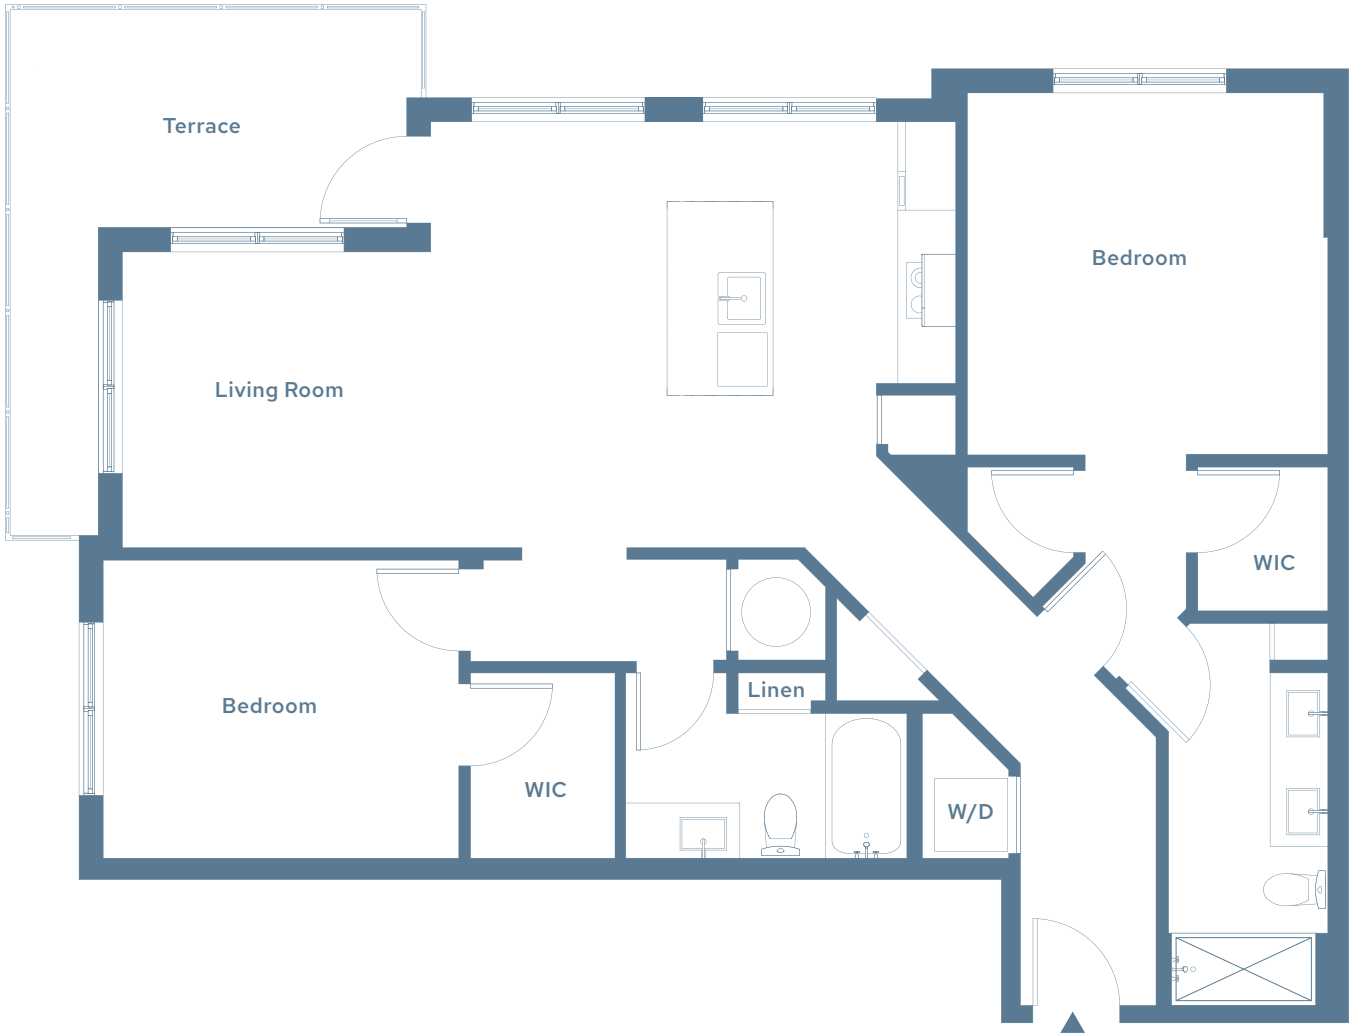

# PARK WEST

# LA

2 BEDROOM • 2 BATHROOM • 1,194 SF

[PARKWESTPB.COM](http://PARKWESTPB.COM)

LEASING@PARKWESTPB.COM | 2121 BROWARD AVENUE, WEST PALM BEACH 33407 | 561 629 3300

**PARKLAND**